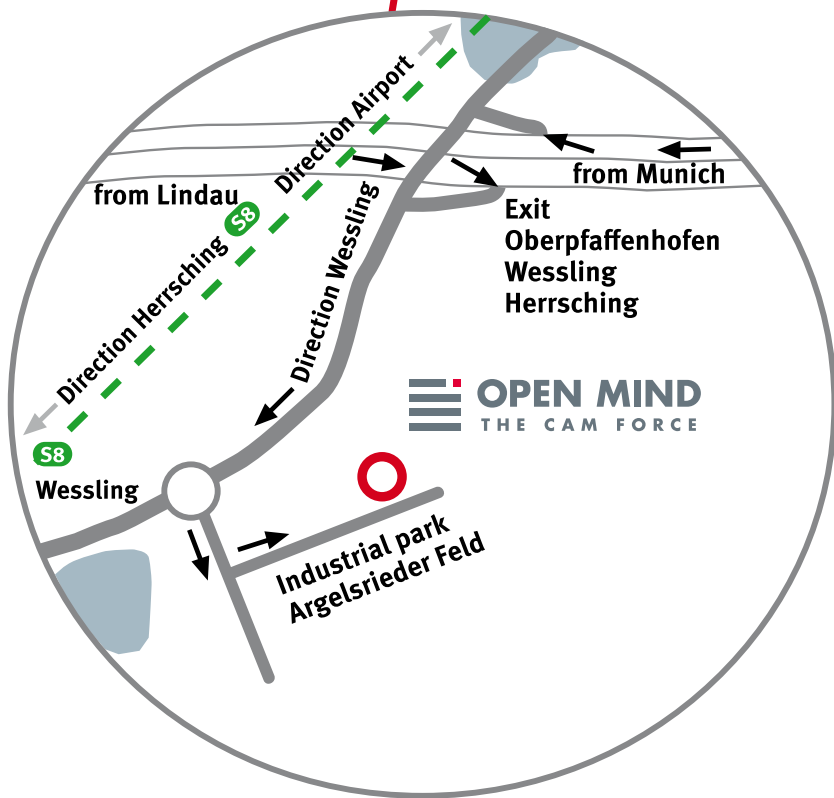

Your way to OPEN MIND in Wessling

**A96 Munich / Lindau**

- exit Oberpfaffenhofen
- turn left direction Herrsching
- at the traffic circle please take 2nd exit direction Oberpfaffenhofen
- at the next street please turn left again into industrial park „Argelsrieder Feld“
- Parking for Visitors: Verger behind the barrier on the right, to gain entry through the barrier press the switch on the left pillar.

**S8 Airport – Herrsching**

- Wessling Station
- Approx. 20-minute walk to OM company headquarters