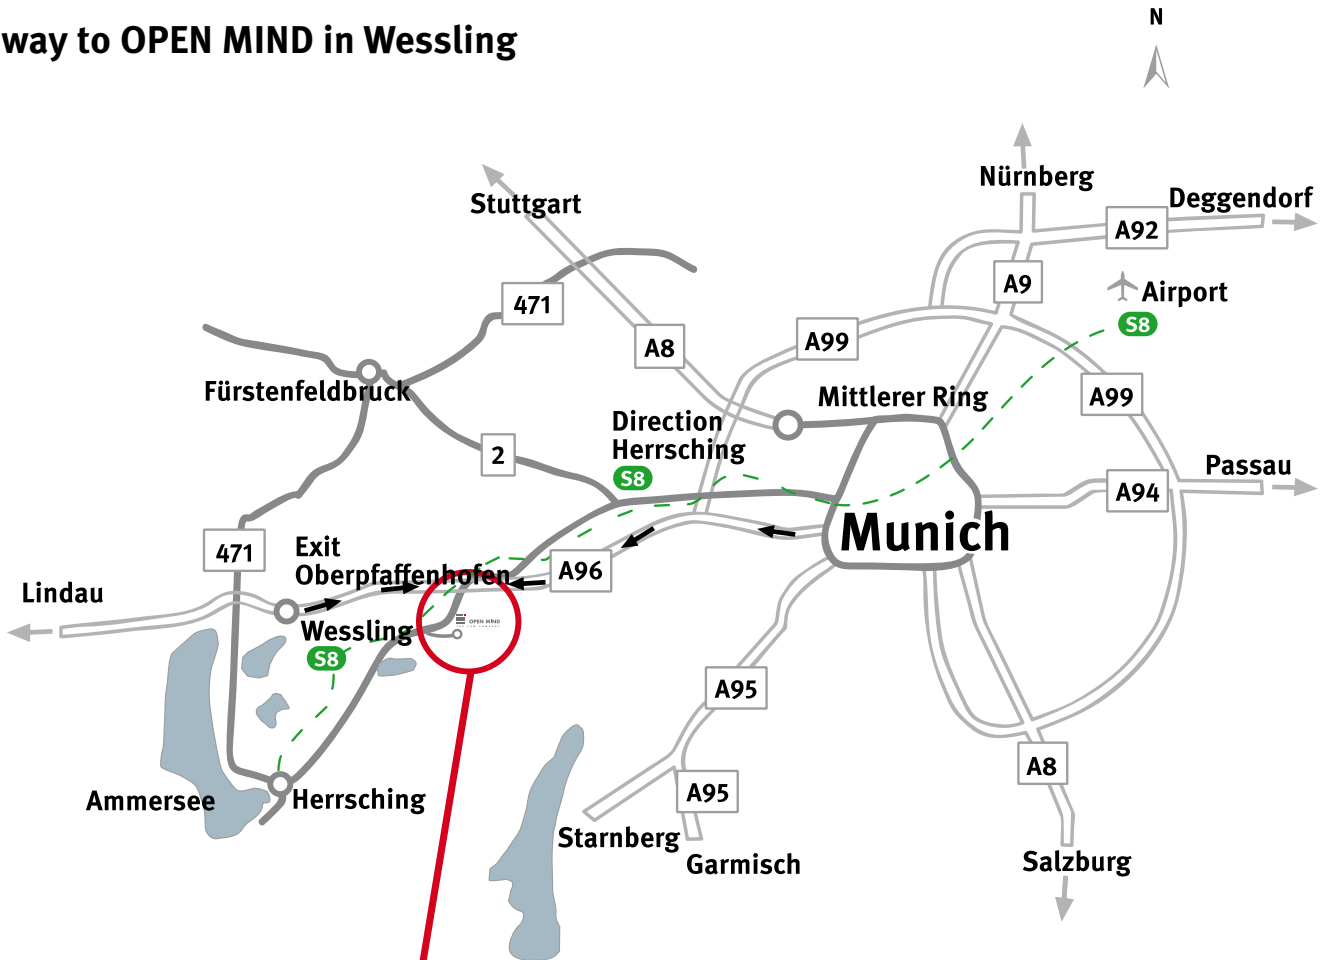

Your way to OPEN MIND in Wessling

**A96 Munich / Lindau**

- exit Oberpfaffenhofen
- turn left direction Herrsching
- at the traffic circle please take 2nd exit direction Oberpfaffenhofen
- at the next street please turn left again into industrial park „Argelsrieder Feld“
- Parking for Visitors: Verger behind the barrier on the right, to gain entry through the barrier press the switch on the left pillar.

**S8 Airport – Herrsching**

- Wessling Station
- Approx. 20-minute walk to OM company headquarters